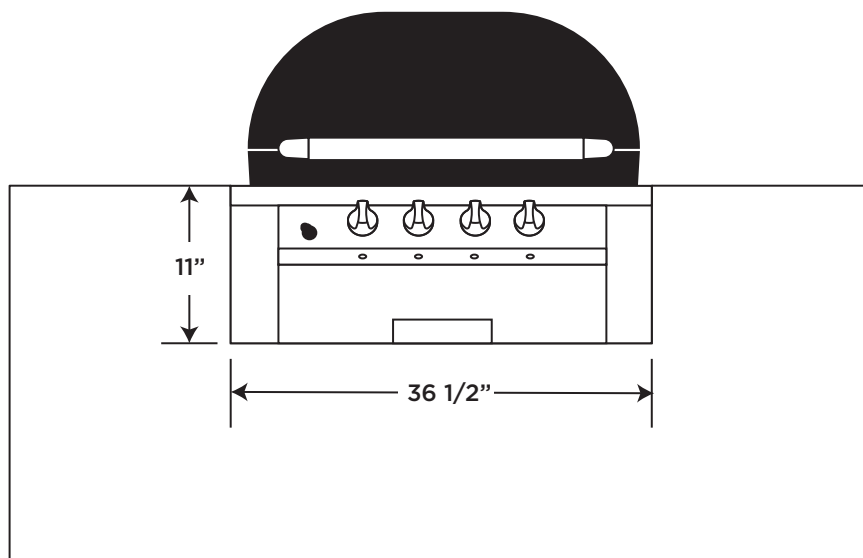

Specifications

Grill Head Dimensions	36"W x 12"H x 29"D	91 cm x 30 cm x 74 cm
Grill Head/Cart Dimensions	36"W x 46"H x 29"D	91 cm x 117 cm x 74 cm
Cooking Area	420 sq in	2,710 sq cm
Optional Rack System	195 sq in	1,258 sq cm
Total Cooking Area	615 sq in	3,968 sq cm
BTU-per-hour Input (Main)	21,000	(4) Burners
Temperature Range	220°–650°F+	104°C–343°C+
Warranty: Limited Lifetime Plus 20-Year Guarantee on the Ceramics		

G420H HEAD UNIT ONLY CUTOUT AND INSTALLATION

Top View

NOTE: 4-1/4" open space behind grill shroud is required for hinge clearance.

NOTE: 10" of clearance from back of hinge required to open lid.

NOTE: The control panel is designed to protrude past the front of the countertop surface. (fig. 1)

IMPORTANT: The G420H is a slide-in installation, not a hanging installation. The base of the metal grill surround must be supported from the bottom edges.

fig. 1

Front View

* Note: If installing this grill in a combustible enclosure, the correct insulating liner must be used. Consult liner instructions for counter cut-out dimensions and installation.