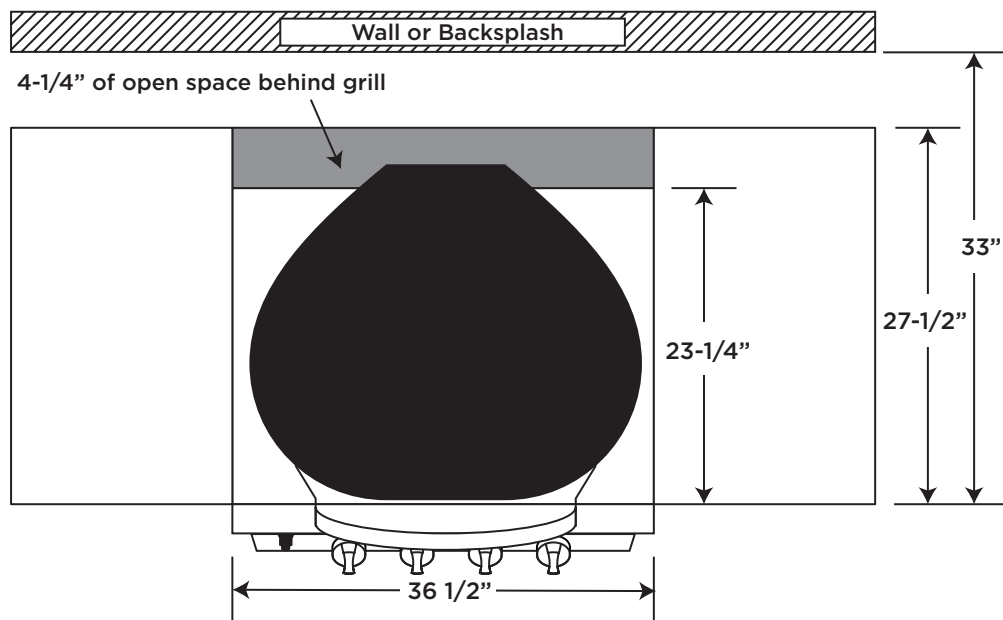

Specifications

Grill Head Dimensions	36"W x 12"H x 29"D	91 cm x 30 cm x 74 cm
Grill Head/Cart Dimensions	36"W x 46"H x 29"D	91 cm x 117 cm x 74 cm
Cooking Area	420 sq in	2,710 sq cm
Optional Rack System	195 sq in	1,258 sq cm
Total Cooking Area	615 sq in	3,968 sq cm
BTU-per-hour Input (Main)	21,000	(4) Burners
Temperature Range	220°–650°F+	104°C–343°C+
Warranty: Limited Lifetime Plus 20-Year Guarantee on the Ceramics		

G420H HEAD UNIT ONLY CUTOUT AND INSTALLATION

Top View

NOTE: 4-1/4" open space behind grill shroud is required for hinge clearance.

NOTE: 10" of clearance from back of hinge required to open lid.

NOTE: The control panel is designed to protrude past the front of the countertop surface. (fig. 1)